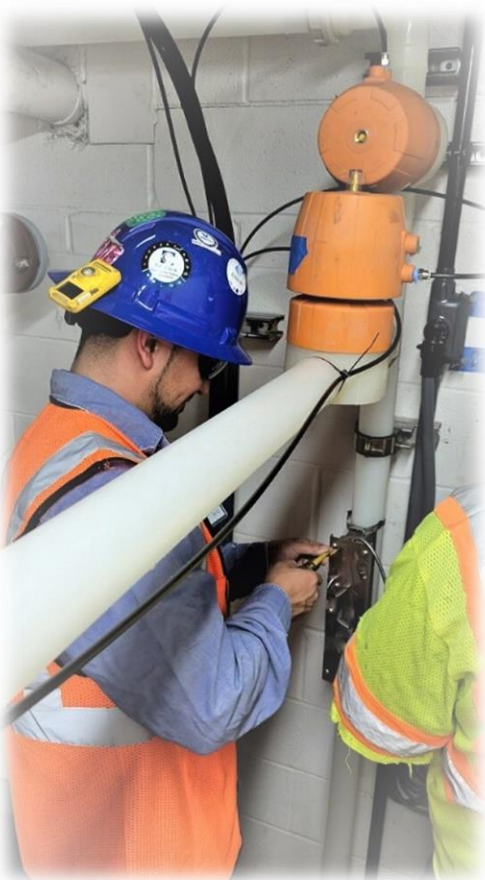

Repair and Overhaul Services

- Flow Meters
- Pumps
- Loading Arms & Swivel Joints
- Valve Repair
- Flow Provers
- Strainers

Technical Services

- Start-up and Commissioning
- Field Termination
- Training
- Calibration
- Warranty
- Long-term Service and Support